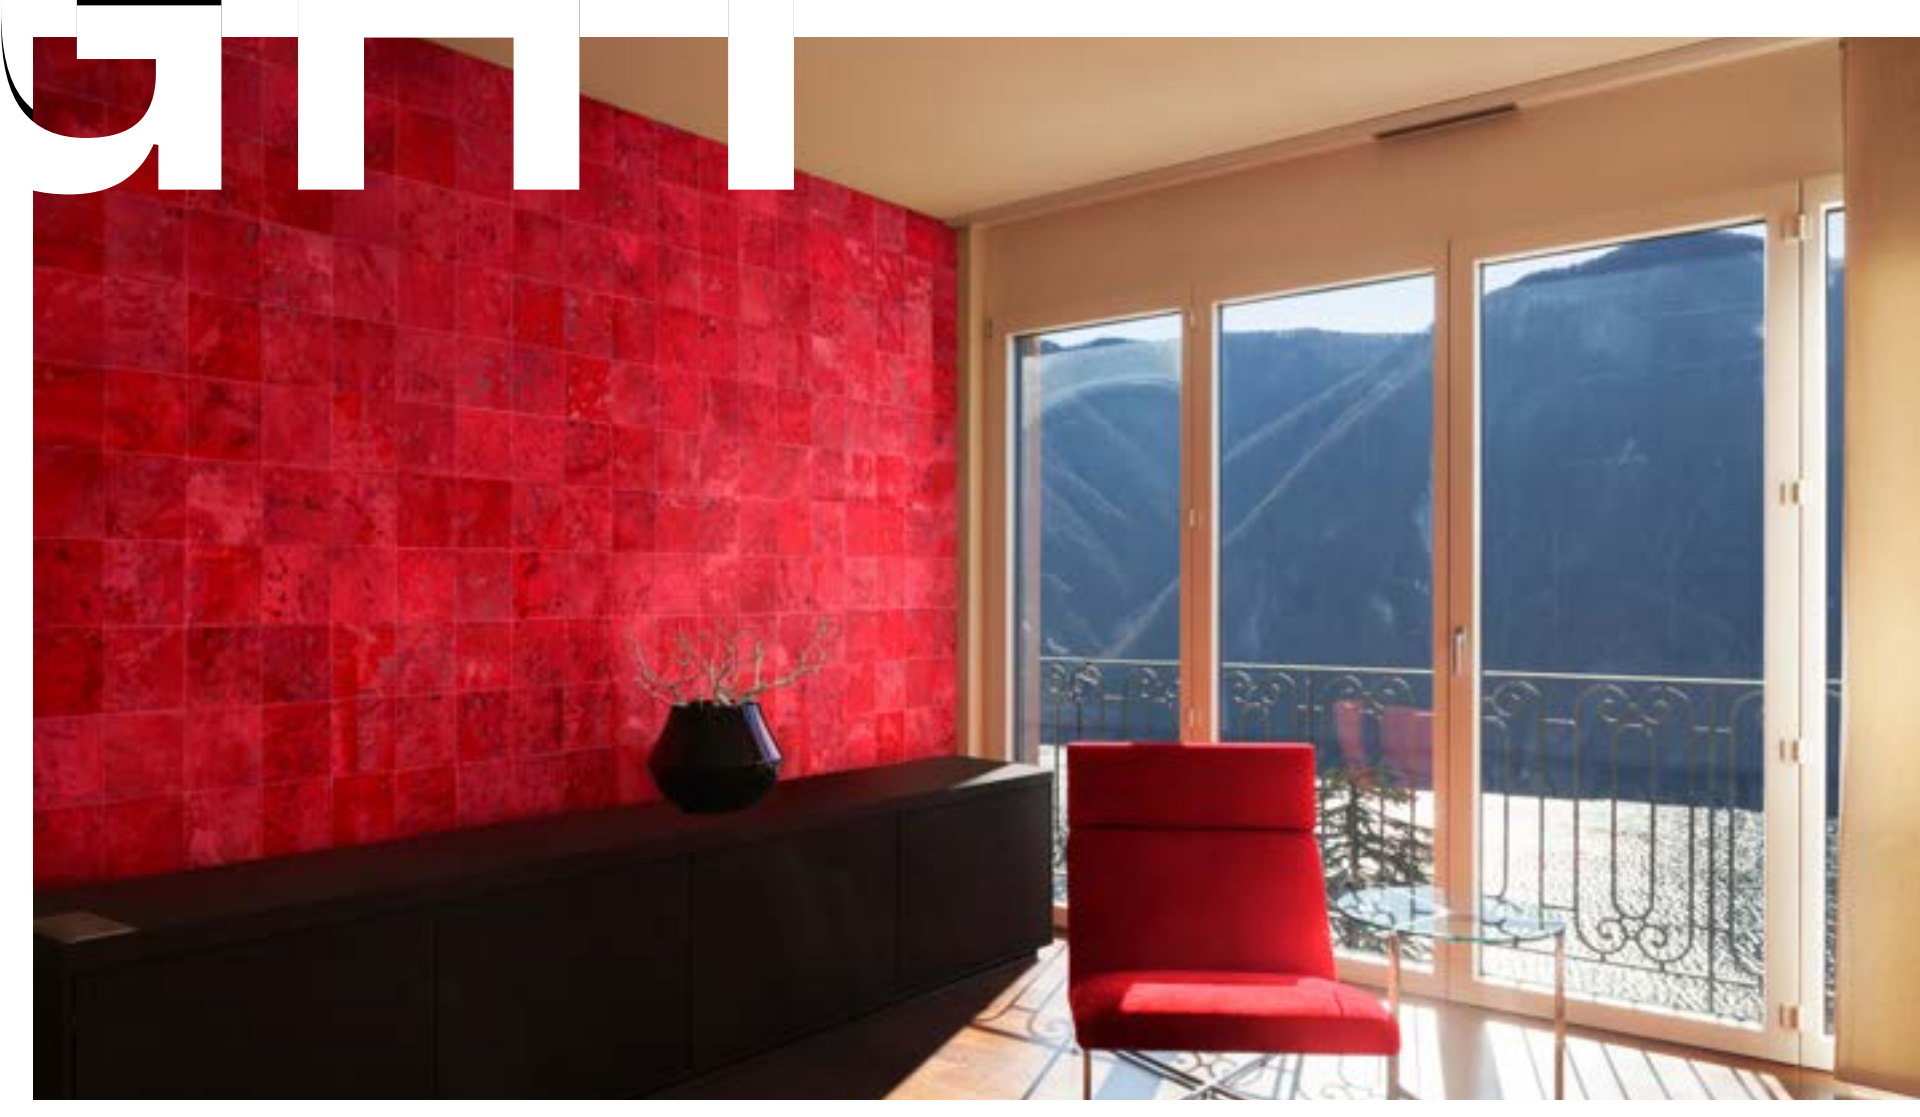

NEUTRAL

GRAYS

BOLD

BRIGHT

METALLIC &

DEVORE

LASER ENGRAVED

LARGE PATCHES